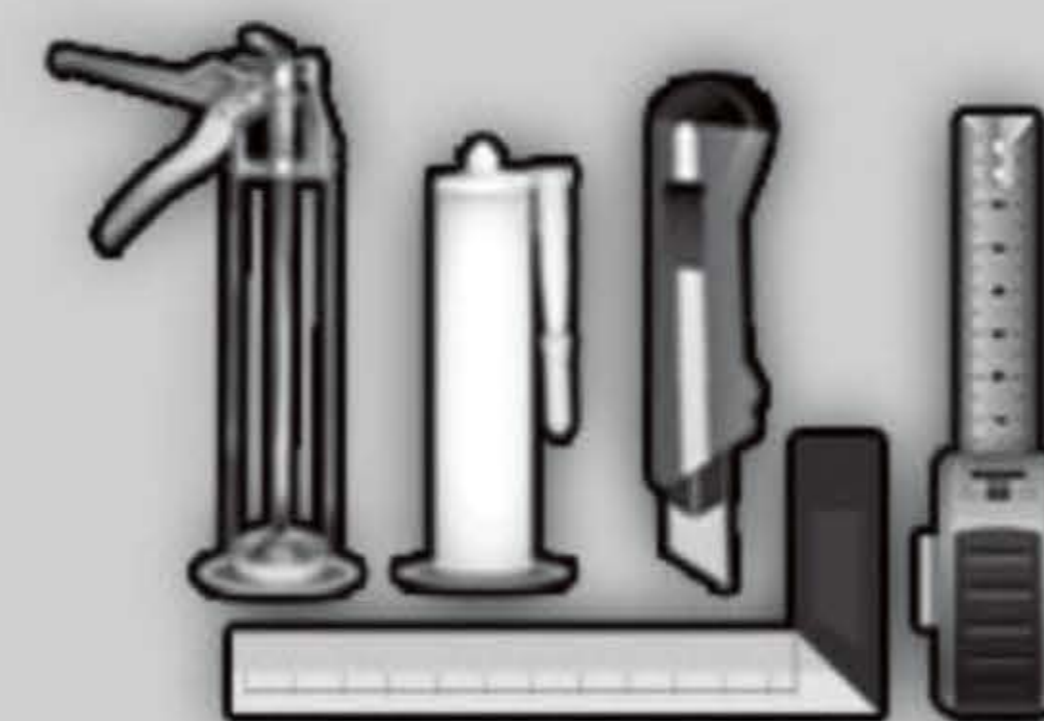

What tools do you need?

- ✔ Pencil
- ✔ Utility knife
- ✔ Tape measure
- ✔ Silicone glue

Quels outils avez-vous besoin ?

- ✔ Mètre à ruban
- ✔ Couteau tout usage
- ✔ Crayon
- ✔ Colle silicone

• Measure your wall

• Glue the panels

Apply the silicone adhesive on the back of the panel as shown in the image and stick the panel to your wall. You can start the installation process from the lower right or upper left corner of your wall. For a more dynamic view, you can use a panel that you previously cut out in the next sequence.