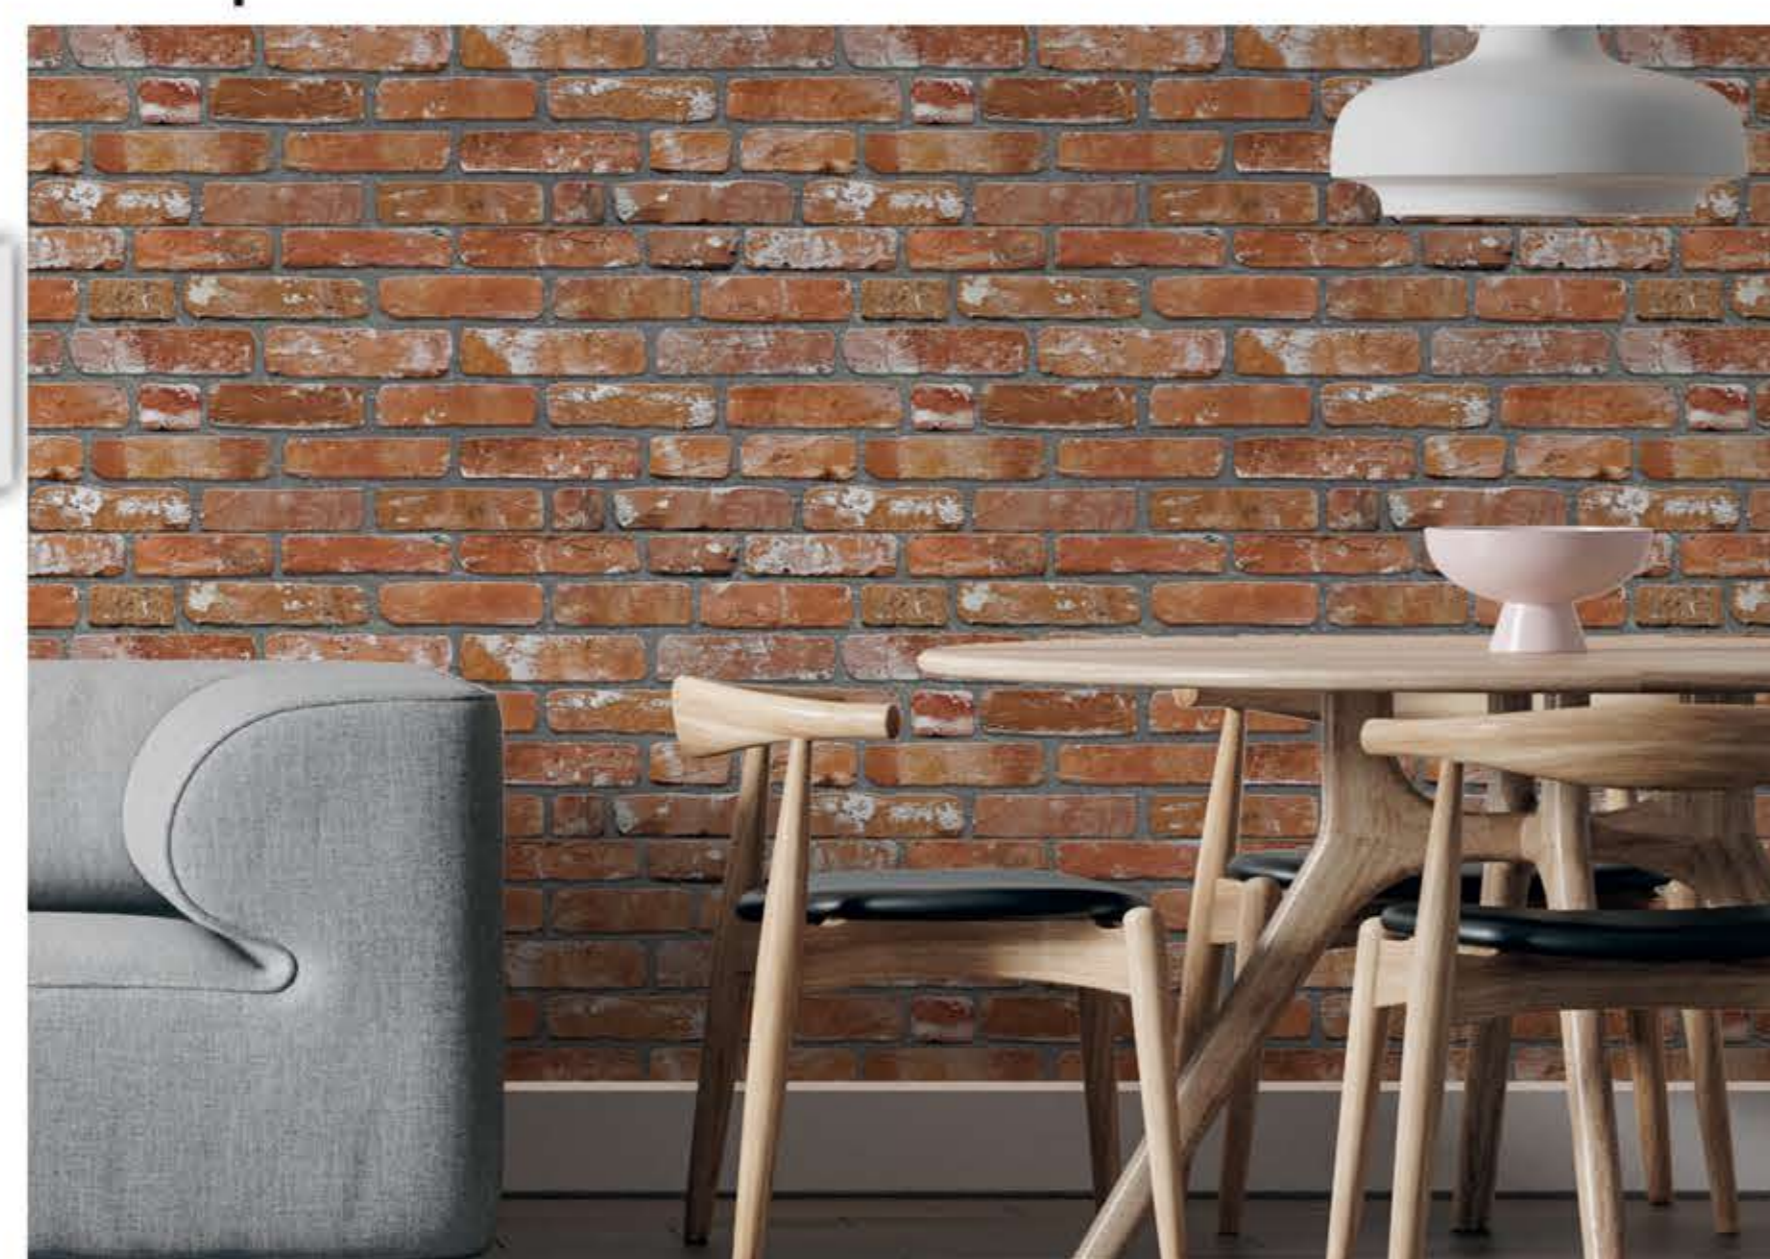

ENJOY THE LOOK OF YOUR NEW WALL

Do You Have Questions ? Contact us !

Please contact us. We are here for you, anytime!

What sets us apart:

- ✔ High quality
- ✔ Fast delivery
- ✔ Hassle-free returns
- ✔ Solution-oriented
- ✔ Friendly advice
- ✔ Satisfied customers