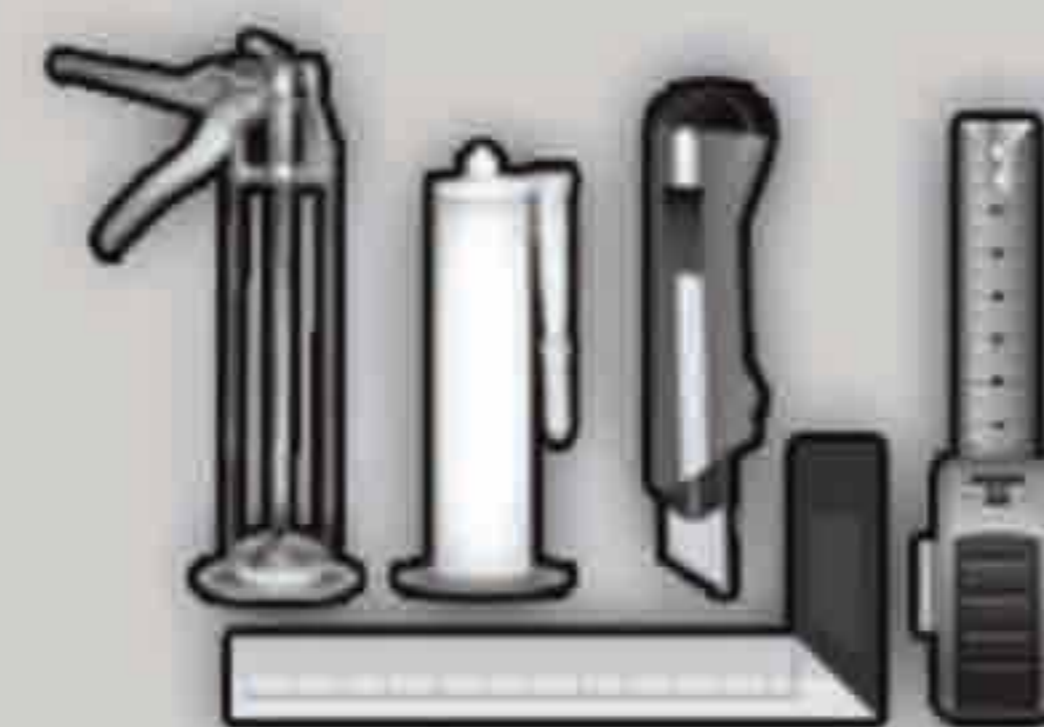

What tools do you need?

- ✔ Pencil
- ✔ Utility knife
- ✔ Tape measure
- ✔ Silicone glue

Quels outils avez-vous besoin ?

- ✔ Mètre à ruban
- ✔ Couteau tout usage
- ✔ Crayon
- ✔ Colle silicone

• Measure your wall

• Glue the panels

Apply the silicone adhesive on the back of the panel as shown in the image and stick the panel to your wall. You can start the installation process from the lower right or upper left corner of your wall. For a more dynamic view, you can use a panel that you previously cut out in the next sequence.